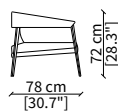

POLTRONA / ARMCHAIR

cod. 13204

Poltrona / Armchair