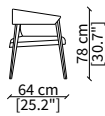

Seat cover: fix either in fabric or leather.

Housse: leather matched to fabric with embroidery in contrast.

LIZA POLTRONA Design R&D Frigerio

POLTRONCINA / SMALL ARMCHAIR

cod. 13203

Poltroncina / Small armchair