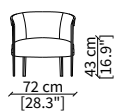

POLTRONA / ARMCHAIR

cod. 13204

Poltrona / Armchair